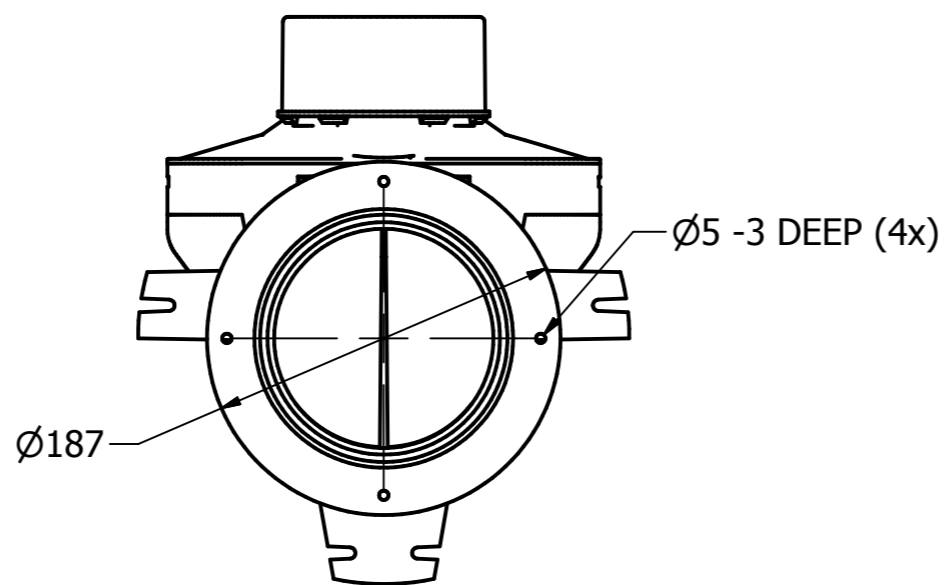

Connection for Ø125mm Duct (1x)

Connection for Ø90mm Uniflexplus+ Duct (1x)

PART NAME				
VC70CH 90B Ventielcollector 1xØ90 Ø125 H=70 90° excl vent.				
DRAWING NUMBER VENTILAIR 2005000203	MATERIAL Mixed	REVISION HISTORY		
		REV	DATE	DESCRIPTION
COLOUR RAL 5015/7035	DATE 21-3-2019			
SCALE 1 : 4	PROJ A-A 	UNITS mm	SIZE A3	DRAWN BY <i>Vent-Axia</i>