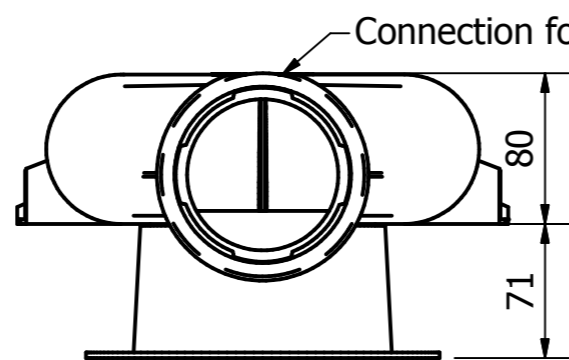

Connection for Ø125mm Duct (1x)

Connection for Ø90mm Uniflexplus+ Duct (1x)

PART NAME				
VC70CH 90B Ventielcollector 1xØ90 Ø125 H=70 90° excl vent.				
DRAWING NUMBER VENTILAIR 2005000203	MATERIAL Mixed	REVISION HISTORY		
		REV	DATE	DESCRIPTION
COLOUR RAL 5015/7035	DATE 21-3-2019			
SCALE 1 : 4	PROJ A-A 	UNITS mm	SIZE A3	DRAWN BY <i>Vent-Axia</i>